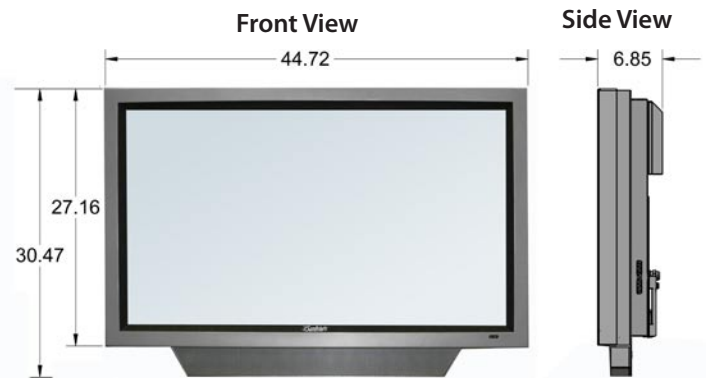

Internal thermostatically-controlled heater protects TV in temperatures as low as -24 degrees F.

Innovative watertight cable entry system with pass-through design keeps cables dry and allows for easy hook-ups

Detachable Speakers

Water-resistant Remote Control

Optional wall mount is weatherized and includes stainless steel hardware

Model 4610HD

Shown without detachable speaker module

Specifications

LCD Screen	46-inch diagonal TFT Active Matrix
Resolution	HD 1920 x 1080 Full HD 1080p
Aspect Ratio	16:9
Contrast Ratio	2000:1
Viewing Angle	178°
Response Time	6 milliseconds
TV formats	1080p, 1080i, 720p, 480p, 480i
Input Connectors:	
RF	Antenna/CATV (ATSC/QAM/NTSC) x1
HDMI	HDMI™ Input x2
Video Composite	S-Video x1 and Composite Video x1, L/R Audio Inputs x1
Video Component	YPbPr plus Stereo Audio x2
PC	15-pin D-sub VGA plus Stereo Audio
RS232 Serial	Full-featured command set with discrete on/off, input select and volume control
Discrete IR Control	Codes for Power On/Off and Input Select
Input Power	100-240 VAC, 50-60 Hz 4.0 A Max
Audio	10-watt x 2 channels, water-resistant speaker module (detachable); SPDIF Audio output
Operating Temp.	-24° to 122° F. (-31° to 50° C.) *
Non-op. Temp. (Off-mode with power applied)	-24° to 140° F. (-31° to 60° C.) The non-operating temperature feature requires power to be applied
Accessories Included	Water-resistant remote control with lithium battery
TV Dimensions	44.72" W x 27.16" H (30.47" H with speakers) x 6.85" D
Weight	82.7 lbs; 86.8 lbs with speakers
Warranty	One-year, in-factory, parts and labor

Specifications are subject to change.

*Temperature range is for operation in shaded location.

Patent pending. All rights reserved. (C) 2008 SunbriteTV LLC

Dimensions with detachable speaker module. All measurements are in inches